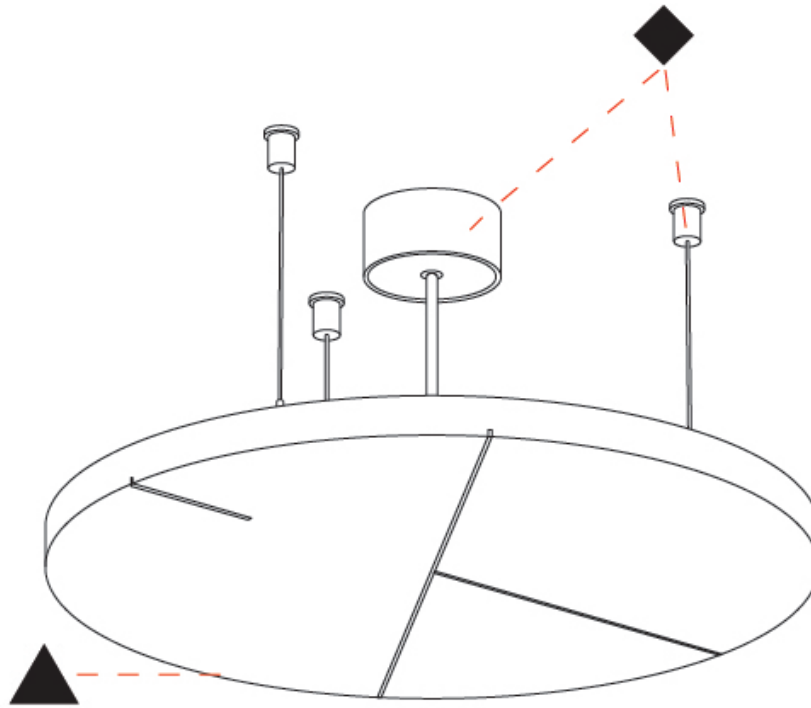

Ø446mm 17 ⁹/₁₆"

GLORIOUS ACOUSTIC LIGHT PANEL SUSPENSION

A300712-

PROJECT _____

TYPE _____

SPECIFIER _____

QUANTITY _____

DATE _____